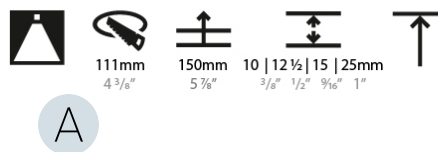

ELECTRICAL

Lamp Type: LED (Zhaga Standard)
Input Wattage (W): 13
Total Output Wattage (W): 11.8
Dimming: Tri-Mode (Non-Dimming and Phase Dimming (120Vac only) and 0-10V Dimming)
Driver Included: No
Driver Location: Recessed Housing
Driver Type: Constant Current - Universal
Driver Class: Class 2
Housing: See components
Input Voltage (V): 120 - 277
Constant Current (MA): 350

LED

Number of LEDs: 1
Color Temperature (°K): 2700 / 3000 / 3500 / 4000
Max. Delivered Lumen (lm): 876 / 909 / 955 / 974
Nominal Lumen (lm): 1304 / 1352 / 1421 / 1450
CRI: >90 CRI
Efficiency (%): 87.9 / 88.4 / 87.9
Lamp Life (hrs): 50000
Upon Request: RGB-W Tunable White Special Color Temperature Special LED

OPTICAL

Reflector°: 18 / 42 / 60
Optic°: Lens Pack - No Lens / Linear Spread Lens / Honeycomb / Spread Lens
Upon Request: Special Beam Angles

RATINGS AND CERTIFICATIONS

382, F 416-247-9319, www.zaneen.com

Not to be used in conjunction with other products at the end of the existing Model #. For assistance on 'custom' specifications, contact zteam@zaneen.com. In a constant effort to supply the best product, we reserve the right to change specifications or materials without notice. The most recent specification sheets are found at zaneen.com

IP rating: IP20