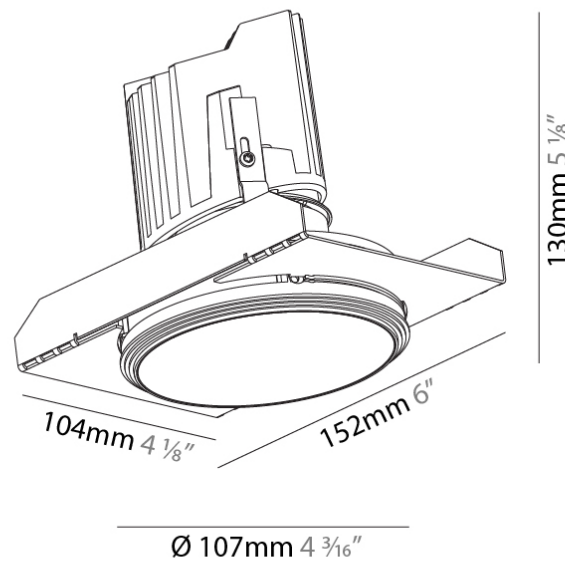

ELECTRICAL

Lamp Type: LED (Zhaga Standard)
Input Wattage (W): 13
Total Output Wattage (W): 11.8
Dimming: Tri-Mode (Non-Dimming and Phase Dimming (120Vac only) and 0-10V Dimming)
Driver Included: No
Driver Location: Recessed Housing
Driver Type: Constant Current - Universal
Driver Class: Class 2
Housing: See components
Input Voltage (V): 120 - 277
Constant Current (MA): 350

LED

Number of LEDs: 1
Color Temperature (°K): 2700 / 3000 / 3500 / 4000
Max. Delivered Lumen (lm): 876 / 909 / 955 / 974
Nominal Lumen (lm): 1304 / 1352 / 1421 / 1450
CRI: >90 CRI
Efficiency (%): 87.9 / 88.4 / 87.9
Lamp Life (hrs): 50000
Upon Request: RGB-W Tunable White Special Color Temperature Special LED

OPTICAL

Reflector°: 18 / 42 / 60
Optic°: Lens Pack - No Lens / Linear Spread Lens / Honeycomb / Spread Lens
Upon Request: Special Beam Angles

RATINGS AND CERTIFICATIONS

382, F 416-247-9319, www.zaneen.com

Not to be used in conjunction with other products at the end of the existing Model #. For assistance on 'custom' specifications, contact zteam@zaneen.com. In a constant effort to supply the best product, we reserve the right to change specifications or materials without notice. The most recent specification sheets are found at zaneen.com

IP rating: IP20